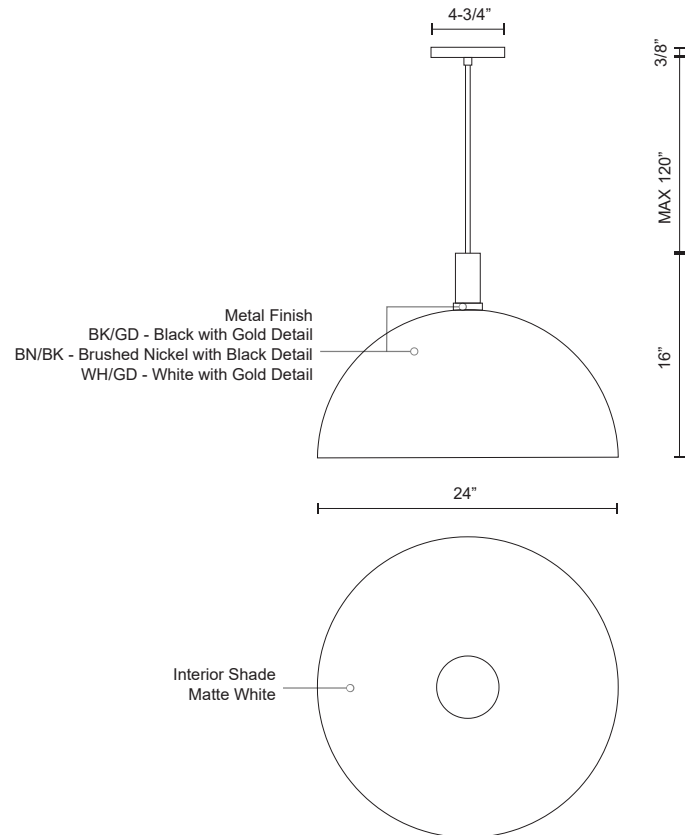

ARCHIBALD 492324

PENDANTS

PROJECT

492324-BK/GD
Black with Gold
detail

492324-BN/BK
Brushed Nickel with
Black detail

492324-WH/GD
White with Gold
detail

SPECIFICATION DETAILS

Fixture Dimensions	D24" x H16"
Lamp Type	Incandescent, Medium Base
Wattage	1 x 60W
Voltage	120V
Shade Details	Spun Aluminum Shade
Adjustable	Yes
Wire Length	120" Max
Wire Type	BK, BN - Black Braided Cord; WH - White Braided Cord;
Sloped Ceiling Adaptable	Yes
Location	Dry
Bulbs Included	No
Canopy Dimensions	D4-3/4" x H3/8"

* For custom options, consult factory for details.

* For warranty information, please visit www.kuzcolighting.com/warranty

DESCRIPTION

Single-lamp pendant with aluminum dome shade showcasing powder-coated or plated finishes with metal details and a matte white interior. Exterior shade colors are black, brushed nickel, or white. Suspended by cloth cable. Available in three sizes.